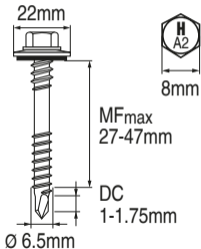

S-CDW 71S 6.5x100

285658

Rostfrei / Inox / Stainless A2

2081633